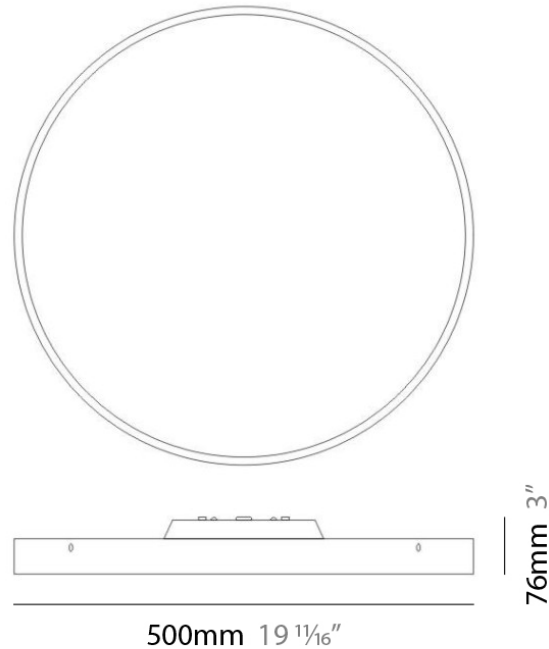

D92071

PROJECT	_____
TYPE	_____
NOTES	_____
QUANTITY	_____
DATE	_____

GENERAL

Series: Inoxx
Brand: Milan
Division: Design
Mounting Type: Surface
Mounting Location: Ceiling
Subcategory: Ambient

PHYSICAL

Shape: Round
Diameter (mm): 500
Diameter (in): 19 1/4
Height (mm): 76
Height (in): 3
Weight (kg): 4.5
Weight (lbs): 10
Diffuser: White Acid-etched Satin Opal Glass
Fixture Finish: SST
Fixture Material: Glass / Aluminum

ELECTRICAL

Number of Lamps: 1
Lamp Type: T5 Circline Fluorescent
Bulb Included: Bulb Not Included
Total Output Wattage (W): 40
Max. Wattage Per Lamp (W): 40
Lamp Base: 2GX13
Dimming: Non-Dimmable
Input Voltage (V): 120
Lamp Voltage (V): 120

LED

OPTICAL

RATINGS AND CERTIFICATIONS

Certified By: CSA Certified to UL and CSA Standards
IP rating: IP20